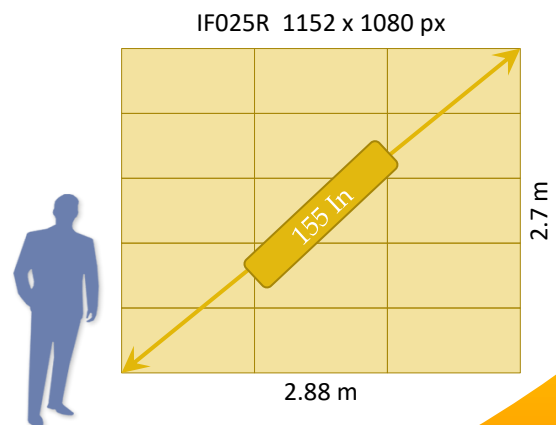

Flight Information Display System (FIDS)

Image or video displayed on all (6) FIDS screens on continuous 30 second rotations. Screens are located in main terminal and sterile area.

Screens Size: 1600 x 197 pixels or Super Wide 2363 x 291 pixels

Model	IER P2.5 130"
Pixel Pitch	2.5 mm
Brightness (Peak/Max)	1,200 nit / 600 nit
Screen Configuration (W X H)	3 X 3
No. of Cabinets	9
No. of Spare Cabinets	1
Total number of cabinets	10
Cabinet Size (W X H)	0.96m X 0.54m
Display Dimension (W x H)	2.88m x 1.62m
Display Area	4.666 m2
Diagonal	130.09 inch

Model	IER P2.5 155"
Pixel Pitch	2.5 mm
Brightness (Peak/Max)	1,200 nit / 600 nit
Screen Configuration (W X H)	3 X 5
No. of Cabinets	15
No. of Spare Cabinets	2
Total number of cabinets	17
Cabinet Size (W X H)	0.96m X 0.54m
Display Dimension (W x H)	2.88m x 2.7m
Display Area	7.776 m2
Diagonal	155.42 inch