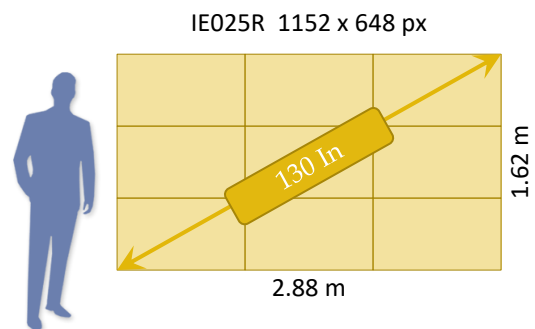

Model	IER P2.5 130"
Pixel Pitch	2.5 mm
Brightness (Peak/Max)	1,200 nit / 600 nit
Screen Configuration (W X H)	3 X 3
No. of Cabinets	9
No. of Spare Cabinets	1
Total number of cabinets	10
Cabinet Size (W X H)	0.96m X 0.54m
Display Dimension (W x H)	2.88m x 1.62m
Display Area	4.666 m2
Diagonal	130.09 inch

Model	IER P2.5 155"
Pixel Pitch	2.5 mm
Brightness (Peak/Max)	1,200 nit / 600 nit
Screen Configuration (W X H)	3 X 5
No. of Cabinets	15
No. of Spare Cabinets	2
Total number of cabinets	17
Cabinet Size (W X H)	0.96m X 0.54m
Display Dimension (W x H)	2.88m x 2.7m
Display Area	7.776 m2
Diagonal	155.42 inch