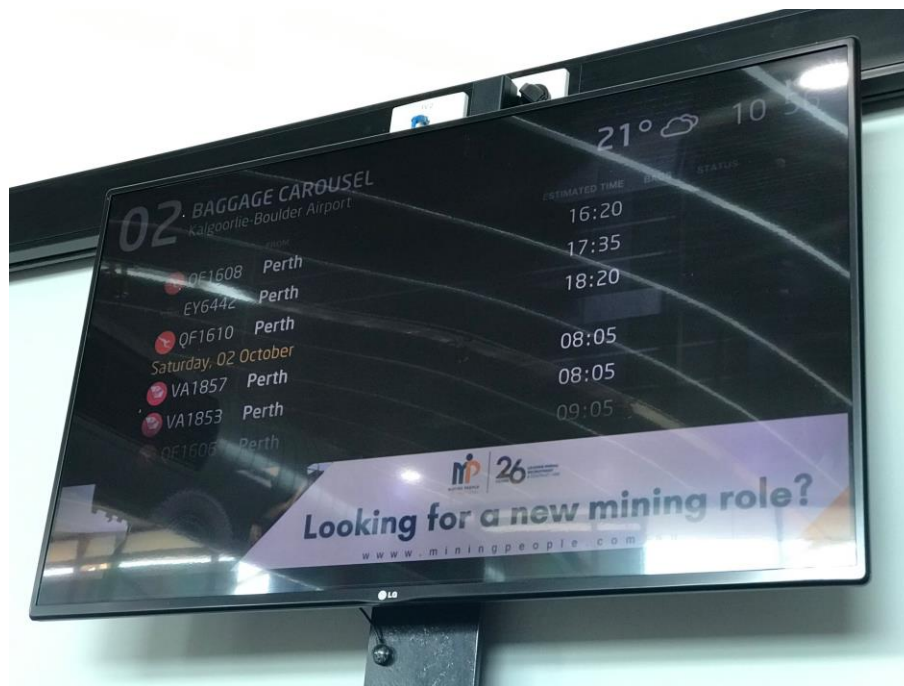

Flight Information Display System (FIDS)

Image or video displayed on all (6) FIDS screens on continuous 30 second rotations. Screens are located in main terminal and sterile area.

Screens Size: 1600 x 197 pixels or Super Wide 2363 x 291 pixels

Photo Format: JPG

Video Format: WMV encoded with Windows Media VC-1/H.264

$250 inc GST per month